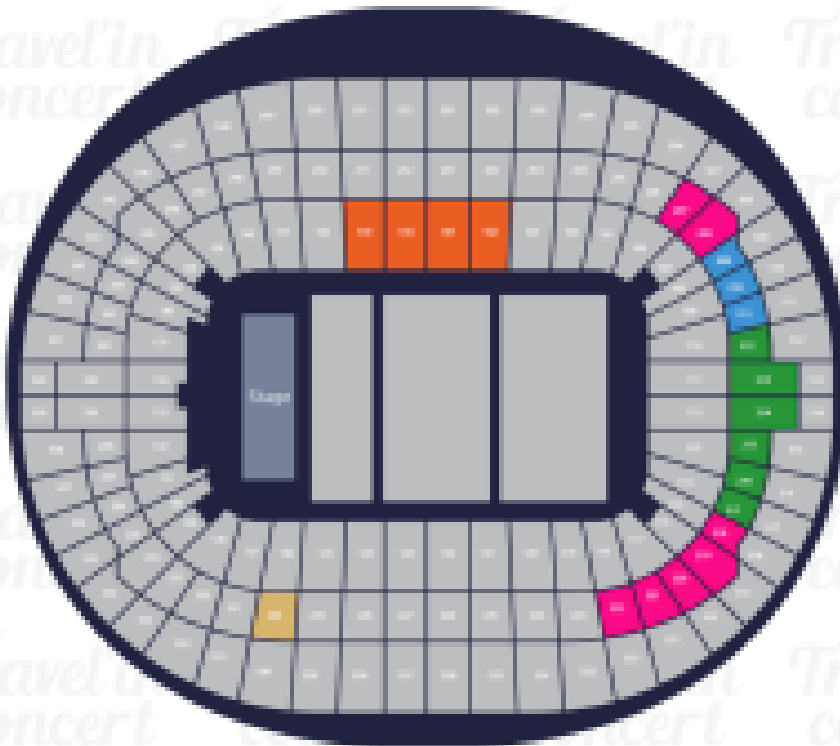

BON JOVI
CONCERT LONDON

Travel in
concert

Wembley Stadium

London, UK

- CAT 2 Premium
- CAT 1 Premium
- Silver Package
- Gold Package
- Private Box Hospitality