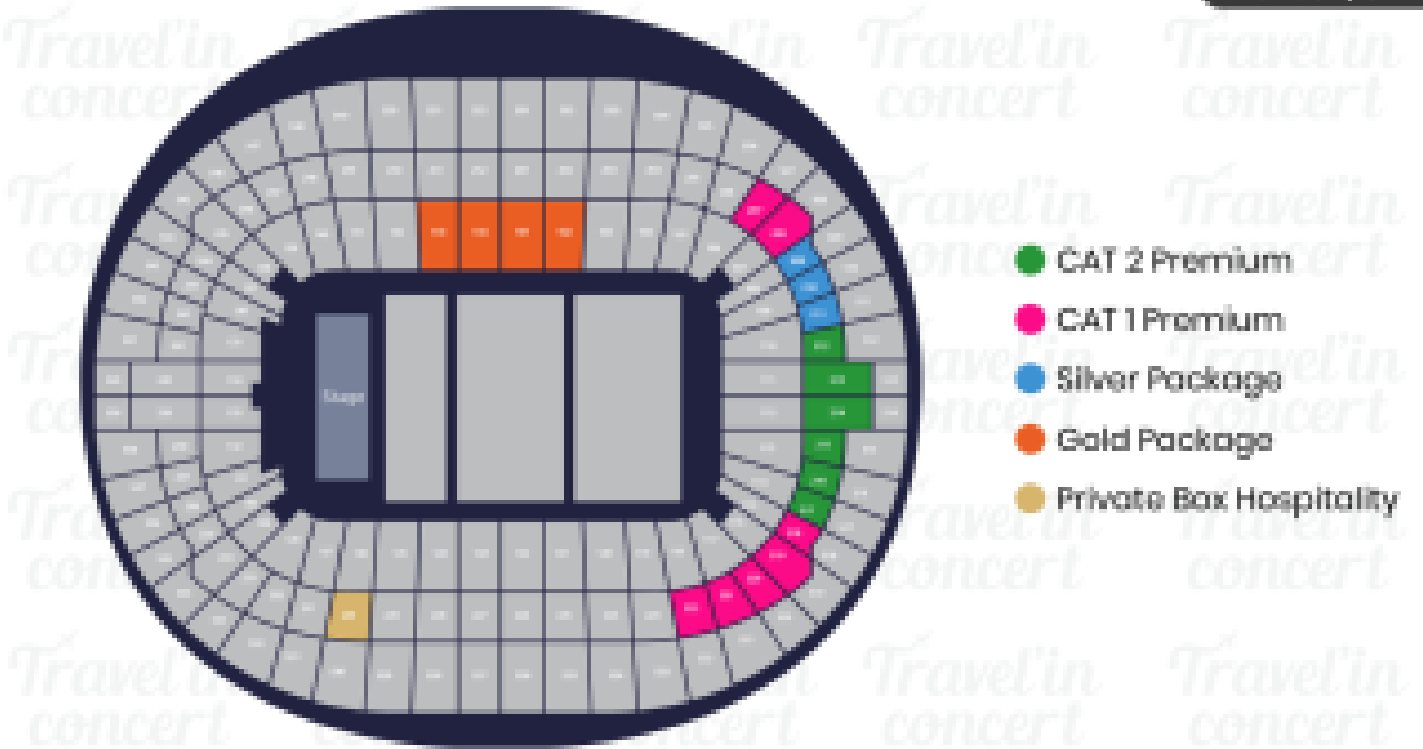

HARRY STYLES

CONCERT LONDON

Travel'in
concert

Wembley Stadium

London, UK

Zone

Premium Seat - Cat 2

€240.50/pax
\$269.36/pax

Private Box Hospitality

€528.00/pax
\$591.36/pax

Price by PAX/TICKET