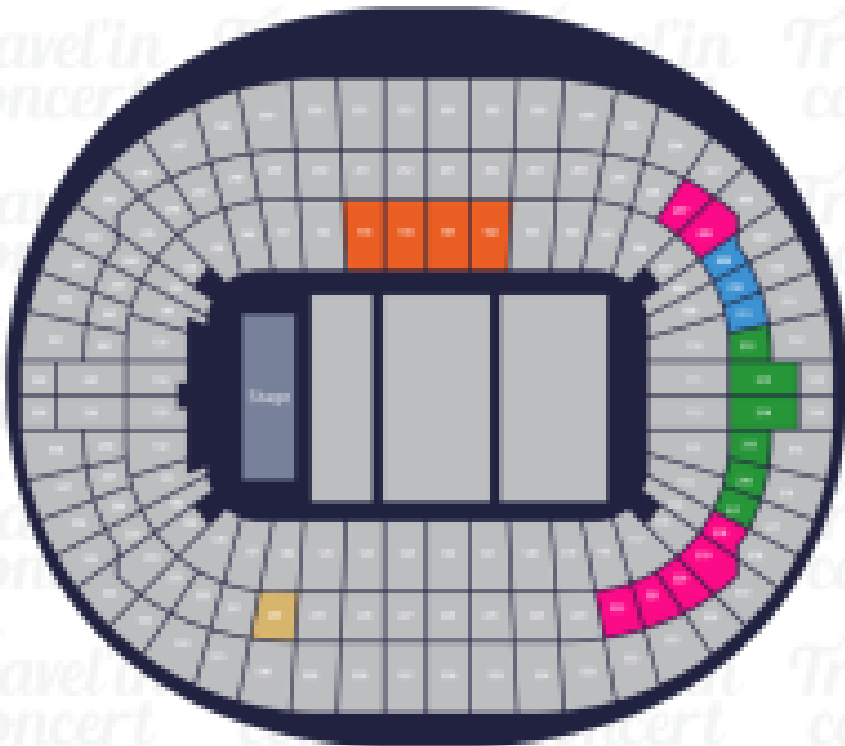

HARRY STYLES

CONCERT LONDON

- CAT 2 Premium
- CAT 1 Premium
- Silver Package
- Gold Package
- Private Box Hospitality