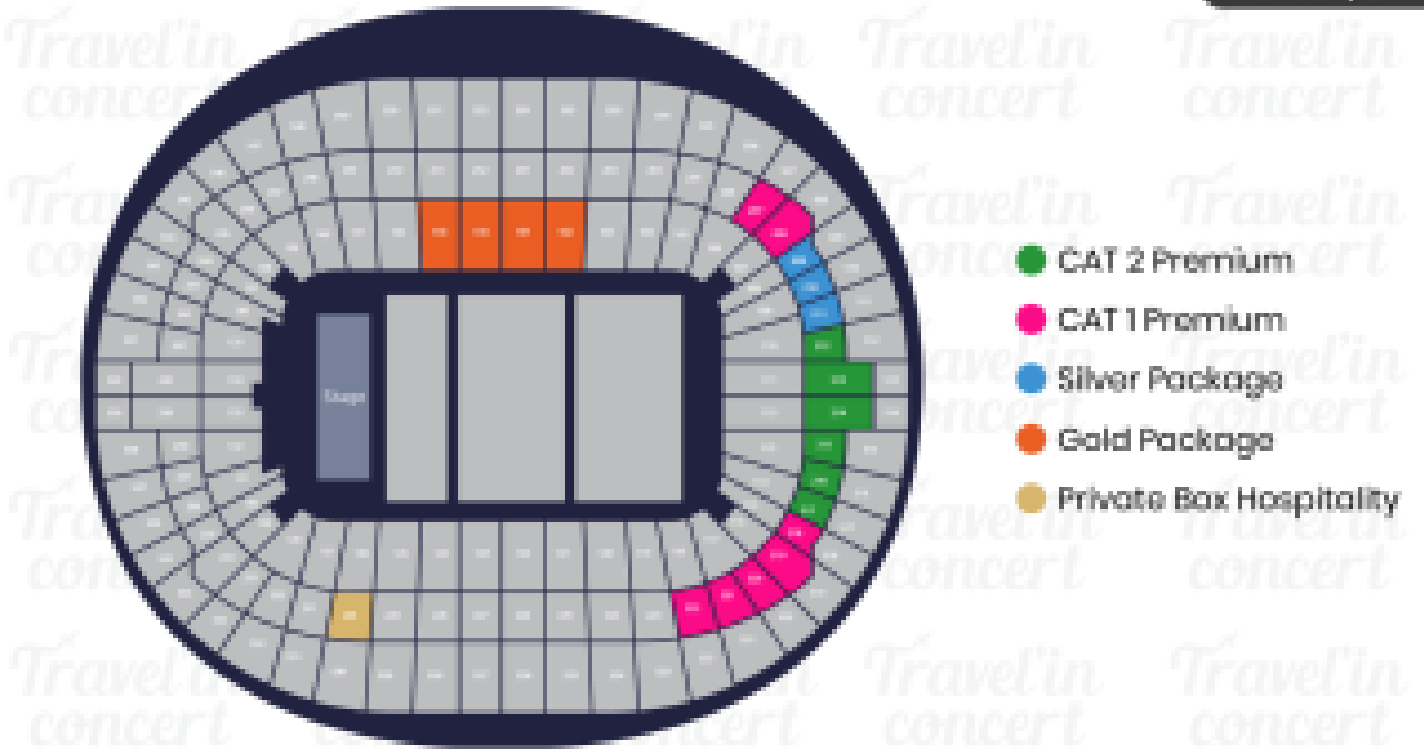

HARRY STYLES

CONCERT LONDON

Travel'in
concert

Wembley Stadium

London, UK

Zone

Premium Seat - Cat 2	€240.50/pax \$269.36/pax
Premium Seat - Cat 1	€253.00/pax \$283.36/pax
Silver Package	€403.00/pax \$451.36/pax

Price by PAX/TICKET