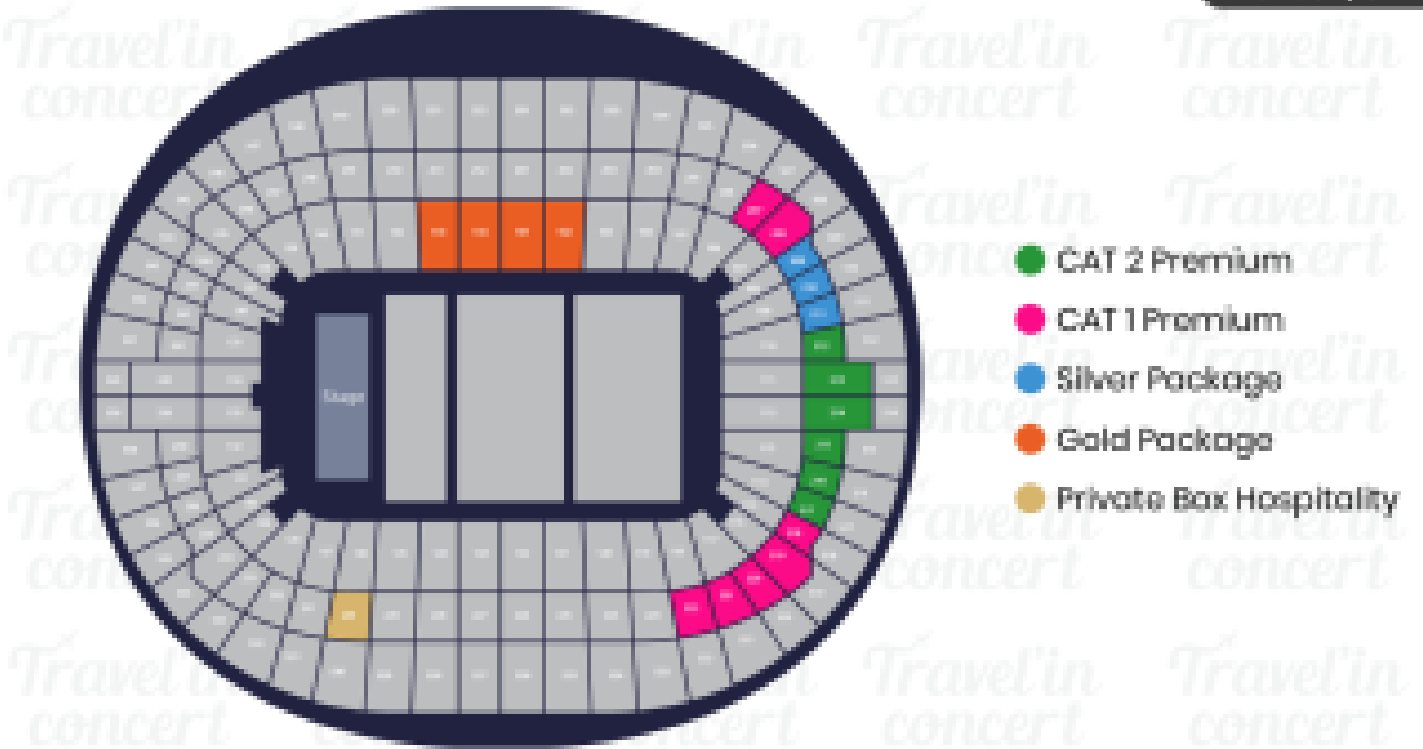

HARRY STYLES

CONCERT LONDON

Travel'in
concert

Wembley Stadium

London, UK

Zone

| | |
|----------------------|-----------|
| Premium Seat - Cat 2 | €0.00/pax |
| Premium Seat - Cat 1 | €0.00/pax |
| Silver Package | €0.00/pax |

Price by PAX/TICKET