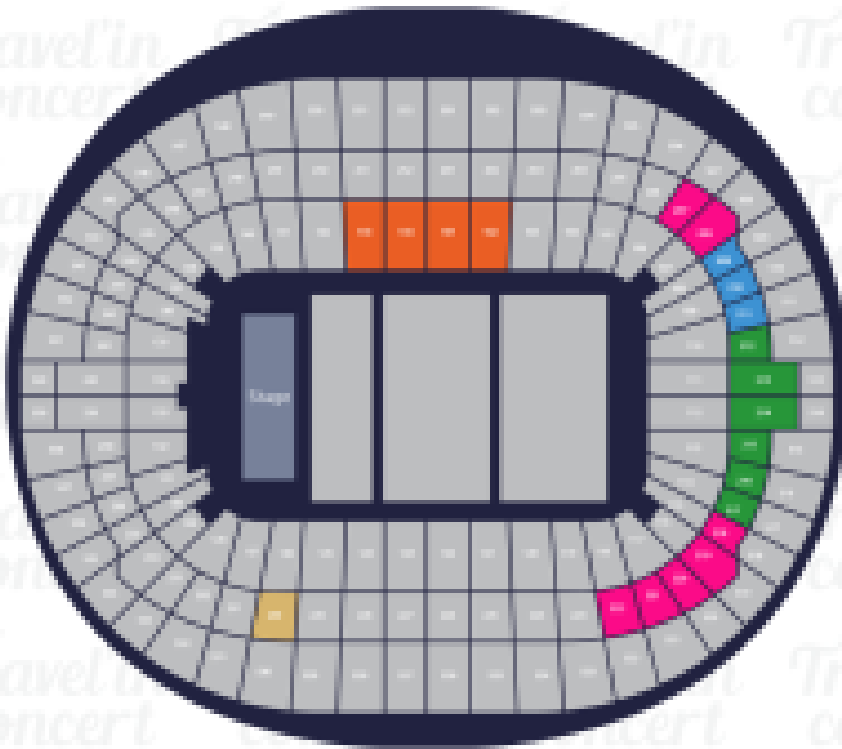

## CONCERT LONDON

Travel in  
concert

Wembley Stadium

London, UK

- CAT 2 Premium
- CAT 1 Premium
- Silver Package
- Gold Package
- Private Box Hospitality

### Zone

Premium Seat - Cat 2	€273.73/pax
Private Box Hospitality	€682.82/pax
Silver Package	€364.64/pax
Gold Package	€682.82/pax

### Price by PAX/TICKET