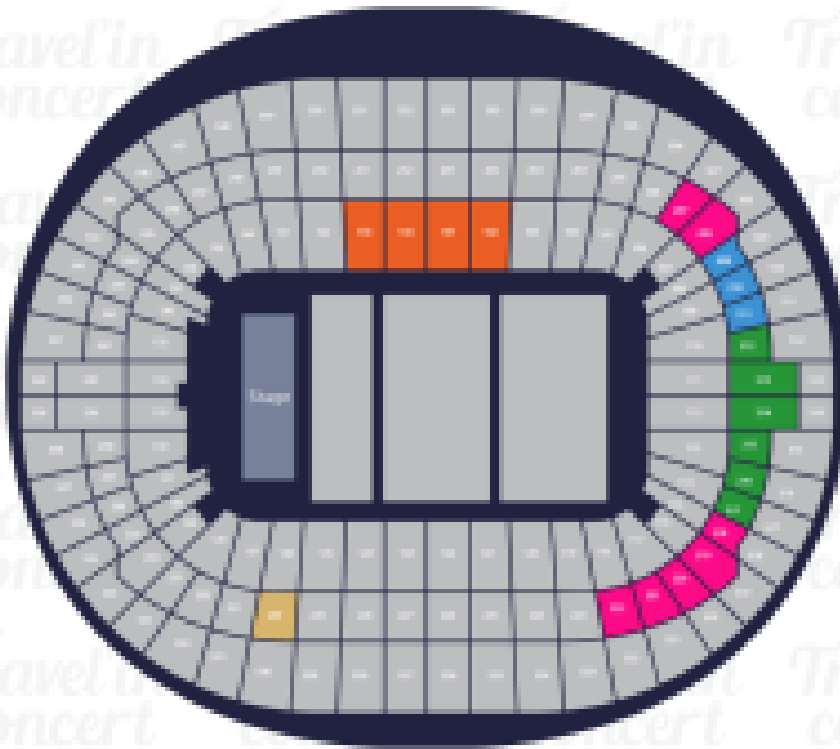

HARRY STYLES

CONCERT LONDON

Travel'in
concert

Wembley Stadium

London, UK

- CAT 2 Premium
- CAT 1 Premium
- Silver Package
- Gold Package
- Private Box Hospitality

Zone

| | |
|-------------------------|-----------------------------|
| Premium Seat - Cat 2 | €190.50/pax \$213.36/pax |
| Premium Seat - Cat 1 | €240.50/pax \$269.36/pax |
| Private Box Hospitality | €590.50/pax \$661.36/pax |
| Silver Package | €403.00/pax \$451.36/pax |
| Gold Package | €590.50/pax \$661.36/pax |

Price by PAX/TICKET