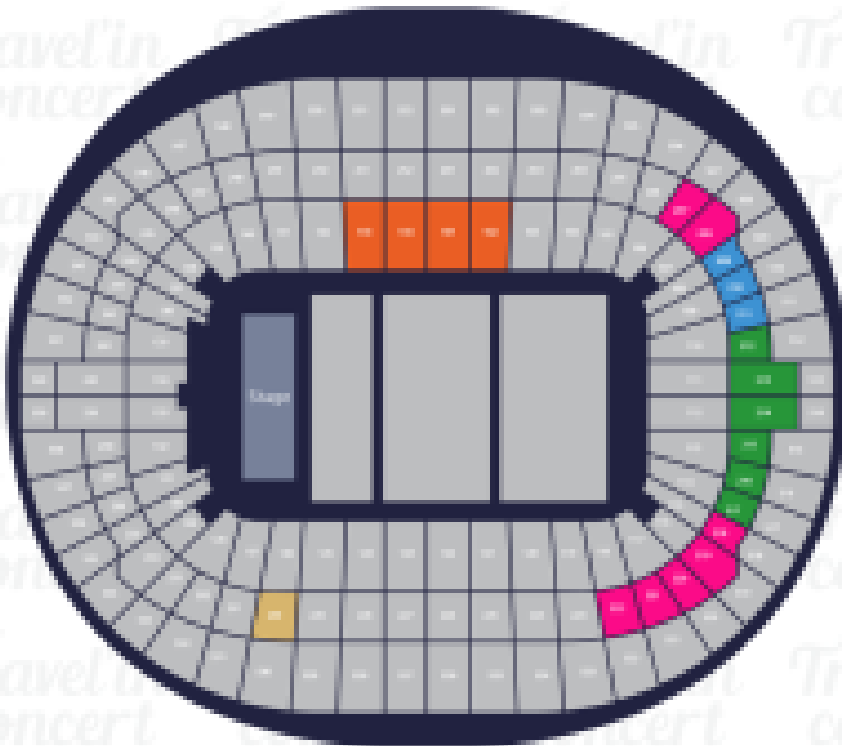

MY CHEMICAL ROMANCE

CONCERT LONDON

Travel'in
concert

Wembley Stadium

London, UK

- CAT 2 Premium
- CAT 1 Premium
- Silver Package
- Gold Package
- Private Box Hospitality