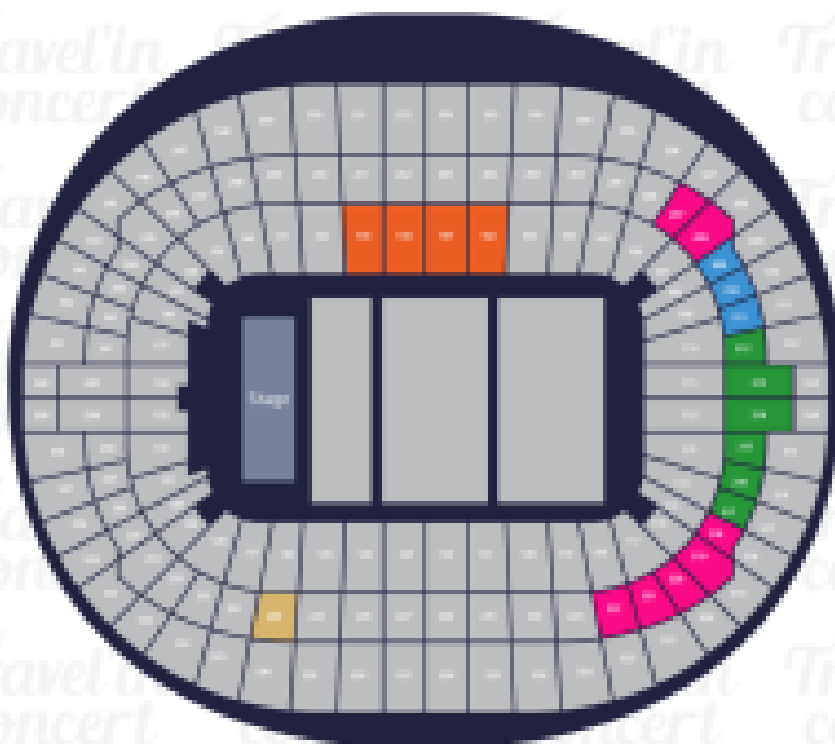

THE WEEKND
CONCERT LONDON

Travel in
concert

Wembley Stadium

London, UK

- CAT 2 Premium
- CAT 1 Premium
- Silver Package
- Gold Package
- Private Box Hospitality