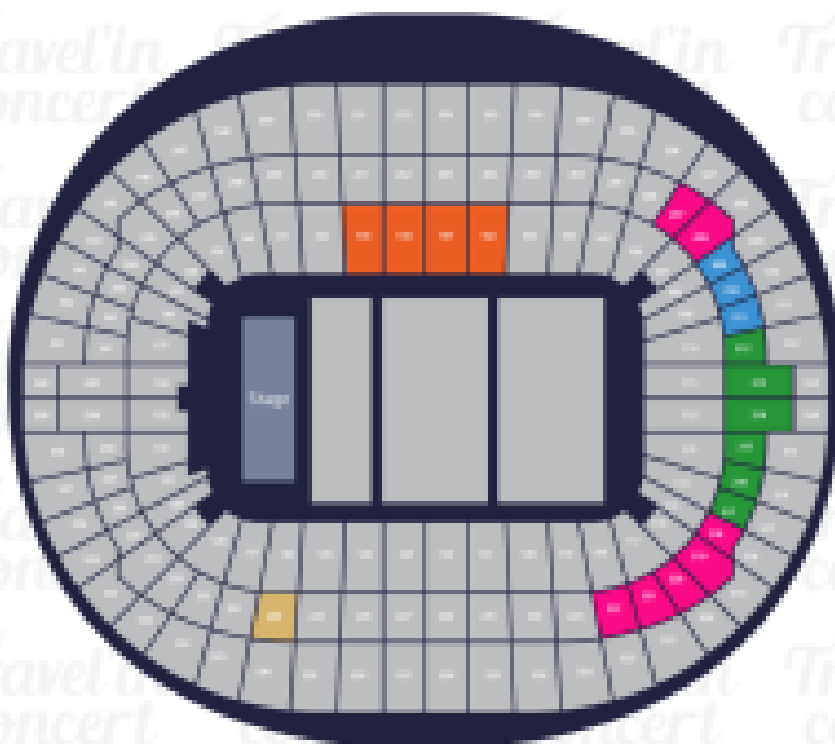

THE WEEKND  
CONCERT LONDON

Travel'in  
concert

Wembley Stadium

London, UK

- CAT 2 Premium
- CAT 1 Premium
- Silver Package
- Gold Package
- Private Box Hospitality