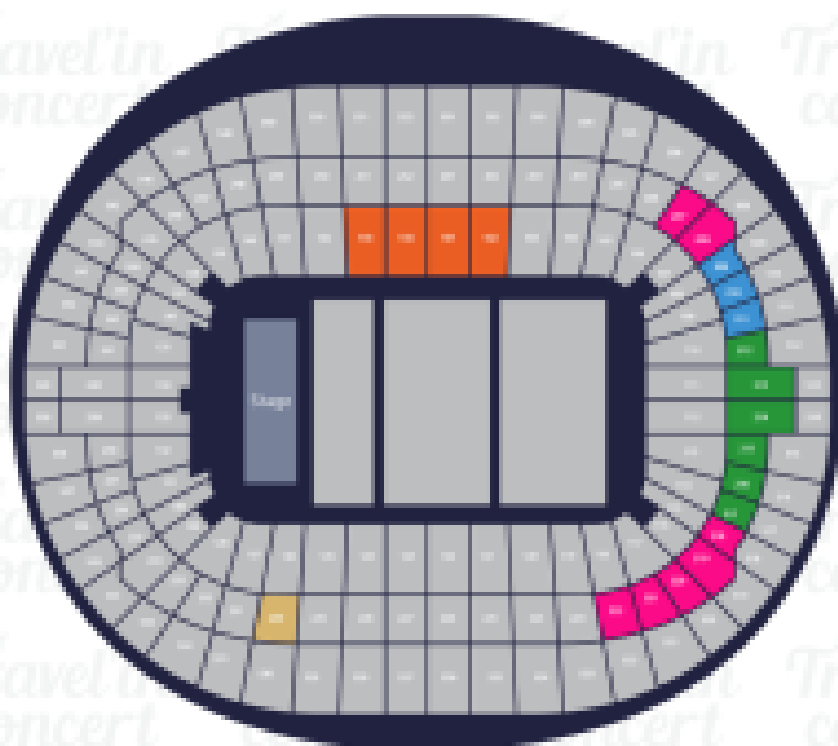

THE WEEKND
CONCERT LONDON

Travel'in
concert

Wembley Stadium

London, UK

- CAT 2 Premium
- CAT 1 Premium
- Silver Package
- Gold Package
- Private Box Hospitality