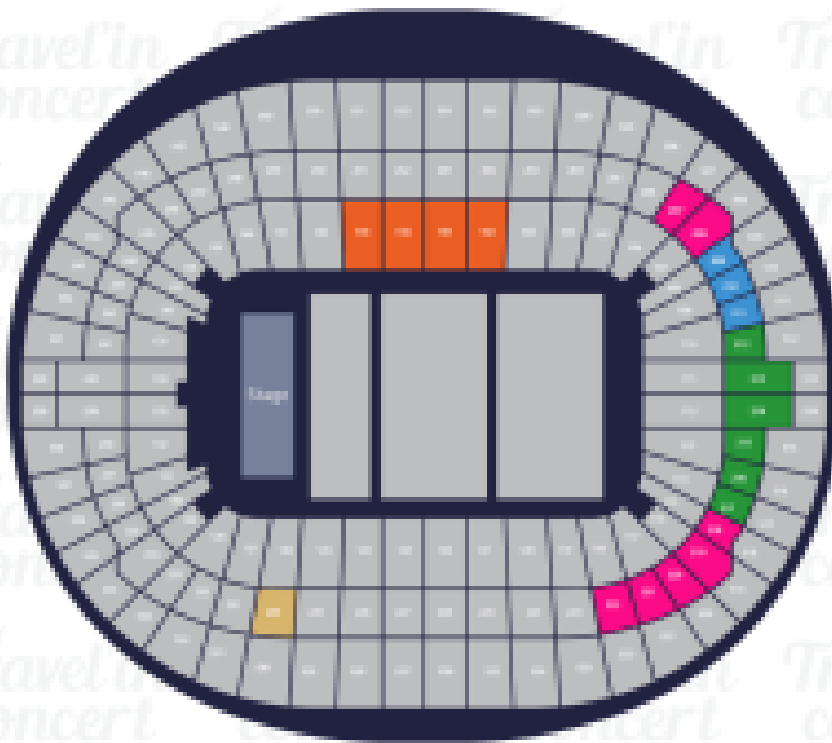

THE WEEKND
CONCERT LONDON

Travel'in
concert

Wembley Stadium

London, UK

- CAT 2 Premium
- CAT 1 Premium
- Silver Package
- Gold Package
- Private Box Hospitality