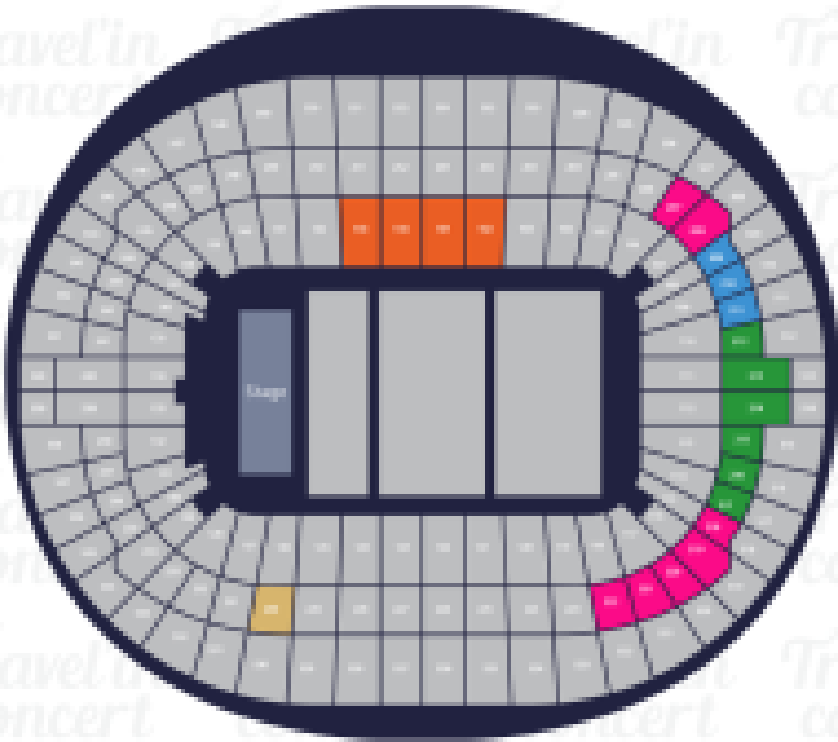

THE WEEKND
CONCERT LONDON

- CAT 2 Premium
- CAT 1 Premium
- Silver Package
- Gold Package
- Private Box Hospitality

| Zone | Price by PAX/TICKET |
|-----------------------|-------------------------|
| Private Box Seat Only | €0.00/pax \$0.00/pax |