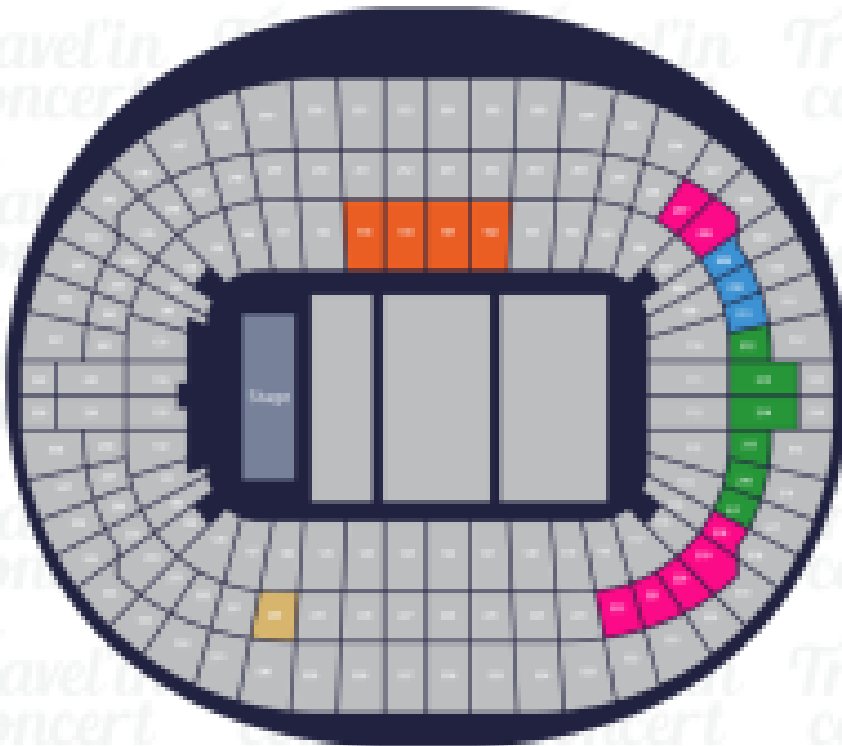

BON JOVI
CONCERT LONDON

Travel in
concert

Wembley Stadium

London, UK

- CAT 2 Premium
- CAT 1 Premium
- Silver Package
- Gold Package
- Private Box Hospitality