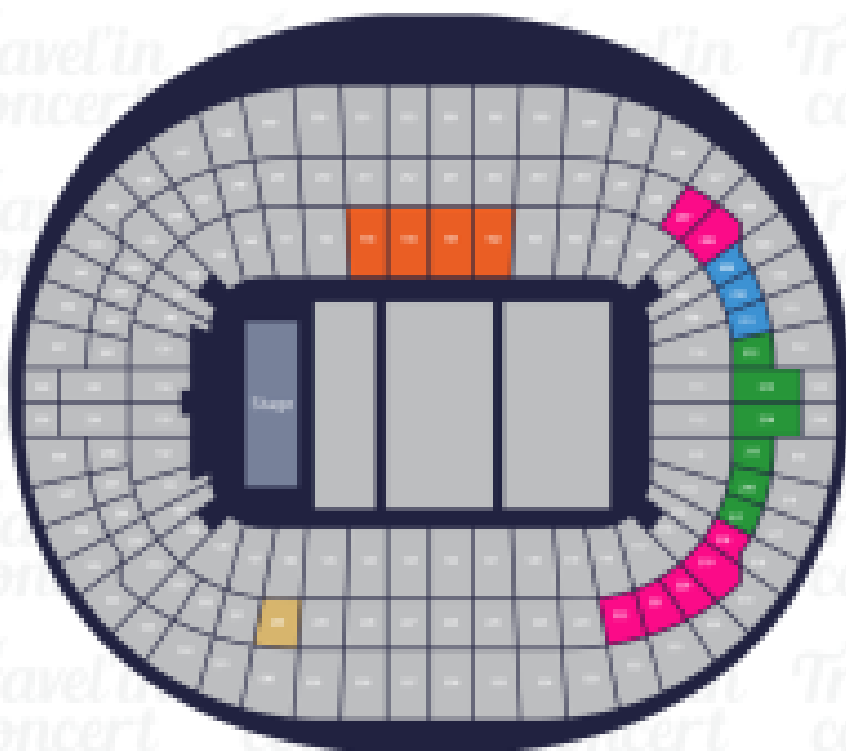

HARRY STYLES
CONCIERTO LONDRES

Travel'in
concert

Wembley Stadium

London, UK

- CAT 2 Premium
- CAT 1 Premium
- Silver Package
- Gold Package
- Private Box Hospitality