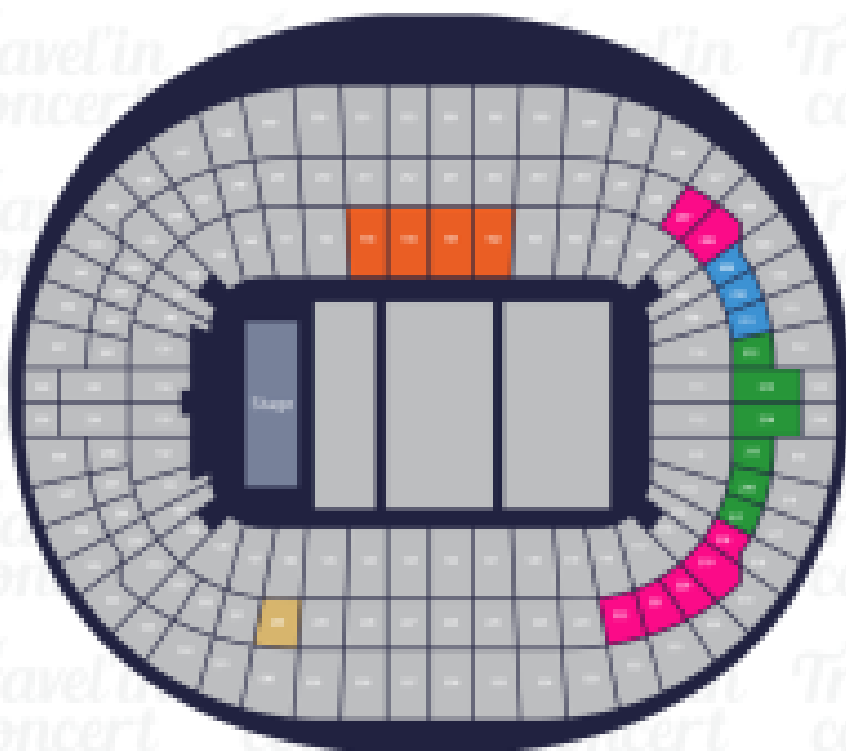

HARRY STYLES
CONCIERTO LONDRES

Travel in
concert

Wembley Stadium

London, UK

- CAT 2 Premium
- CAT 1 Premium
- Silver Package
- Gold Package
- Private Box Hospitality