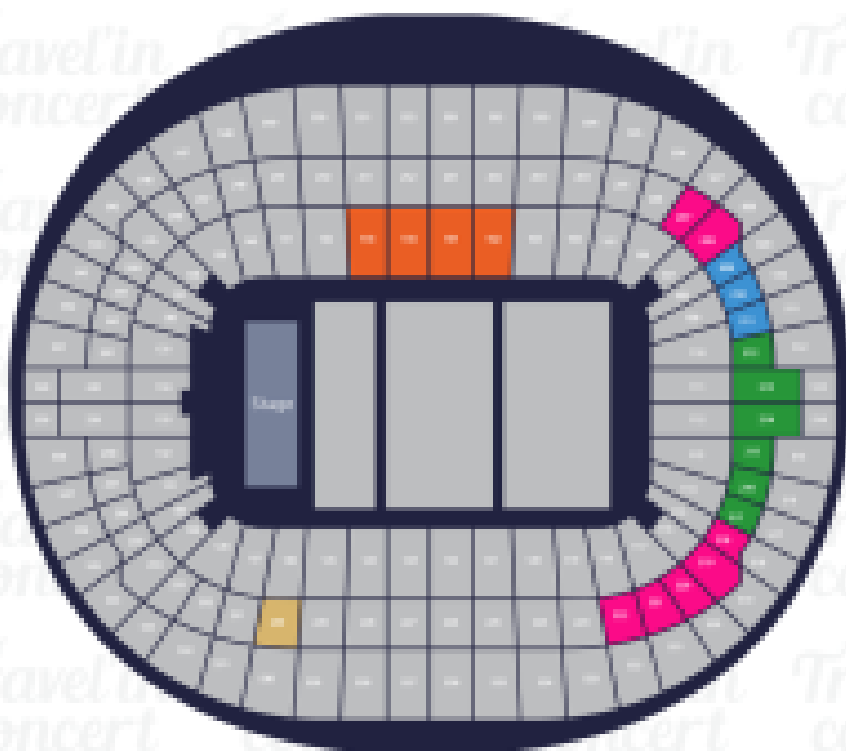

HARRY STYLES  
 CONCIERTO LONDRES

Travel'in  
 concert

Wembley Stadium

London, UK

- CAT 2 Premium
- CAT 1 Premium
- Silver Package
- Gold Package
- Private Box Hospitality

Zona

Premium Seat - Cat 2	216,91 €/pax
Premium Seat - Cat 1	228,27 €/pax
Silver Package	364,64 €/pax
Gold Package	535,09 €/pax

Precio por PAX/TICKET