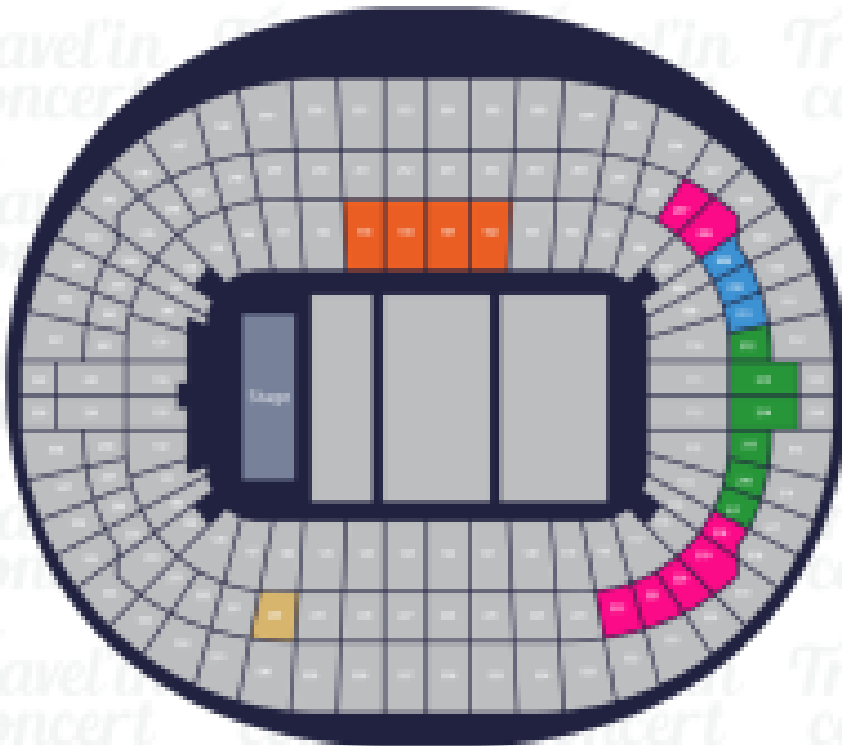

HARRY STYLES  
CONCIERTO LONDRES

Travel'in  
concert

Wembley Stadium

London, UK

- CAT 2 Premium
- CAT 1 Premium
- Silver Package
- Gold Package
- Private Box Hospitality

Zona

Precio por PAX/TICKET

Premium Seat - Cat 2	216,91 €/pax
Premium Seat - Cat 1	228,27 €/pax
Gold Package	535,09 €/pax