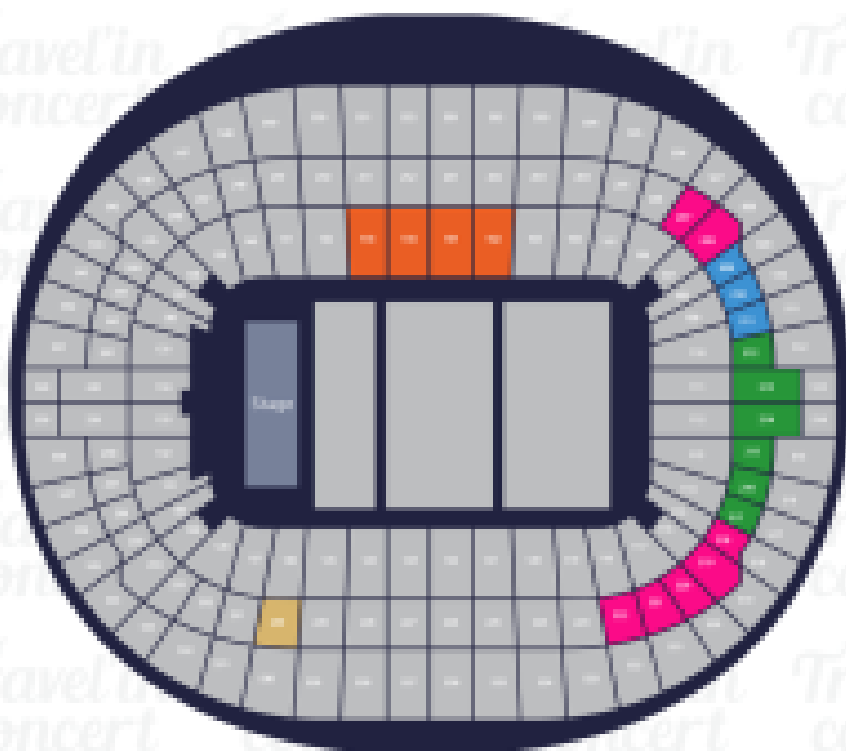

HARRY STYLES  
CONCIERTO LONDRES

Travel in  
concert

Wembley Stadium

London, UK

- CAT 2 Premium
- CAT 1 Premium
- Silver Package
- Gold Package
- Private Box Hospitality