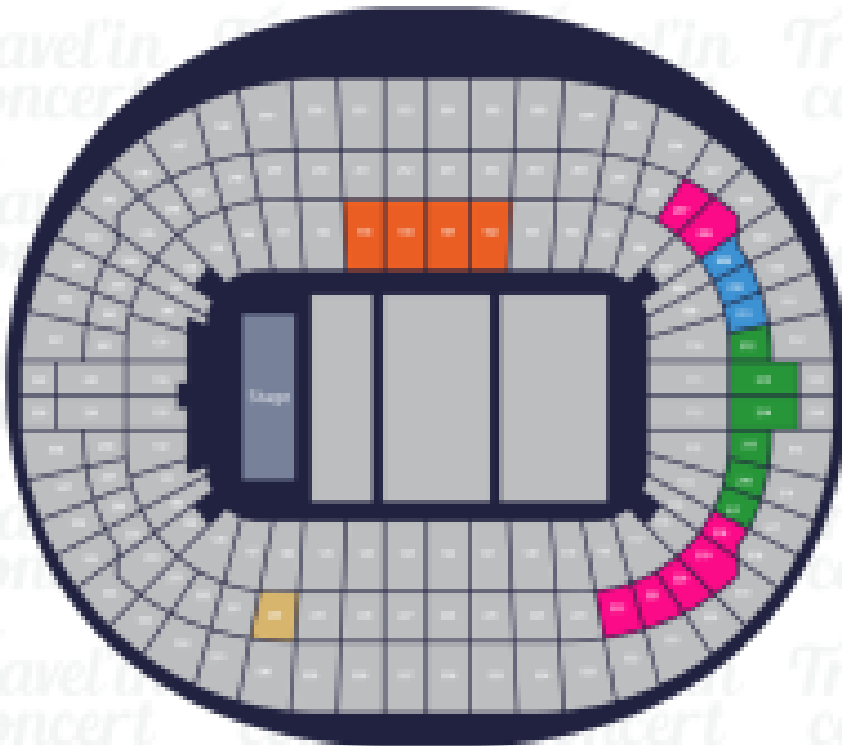

HARRY STYLES
CONCIERTO LONDRES

Travel'in
concert

Wembley Stadium

London, UK

- CAT 2 Premium
- CAT 1 Premium
- Silver Package
- Gold Package
- Private Box Hospitality

Zona

Precio por PAX/TICKET

Premium Seat - Cat 2	239,64 €/pax
Private Box Hospitality	478,27 €/pax