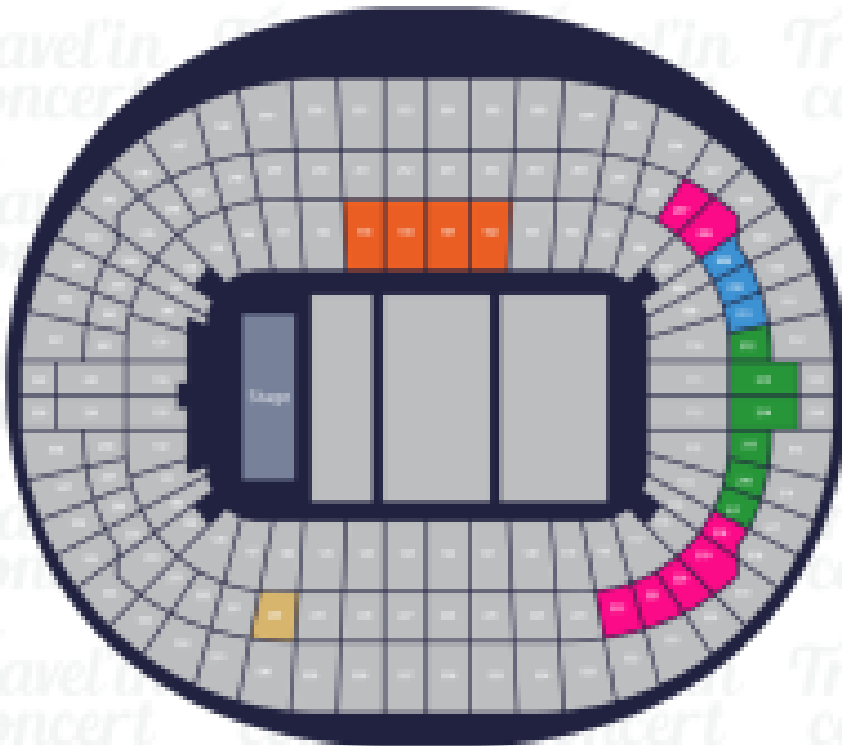

LUKE COMBS  
CONCIERTO LONDRES

Travel in  
concert

Wembley Stadium

London, UK

- CAT 2 Premium
- CAT 1 Premium
- Silver Package
- Gold Package
- Private Box Hospitality

Zona

Precio por PAX/TICKET

Private Box Hospitality