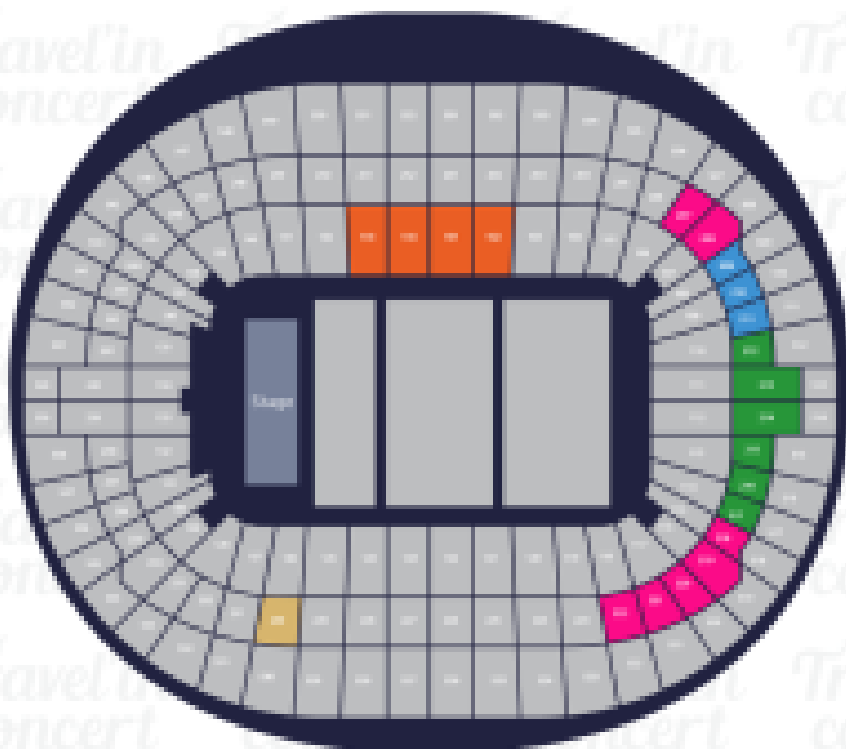

MY CHEMICAL ROMANCE

CONCIERTO LONDRES

Travel'in
concert

Wembley Stadium

London, UK

- CAT 2 Premium
- CAT 1 Premium
- Silver Package
- Gold Package
- Private Box Hospitality

Zona

Precio por PAX/TICKET

Private Box Seat Only

0,00 €/pax