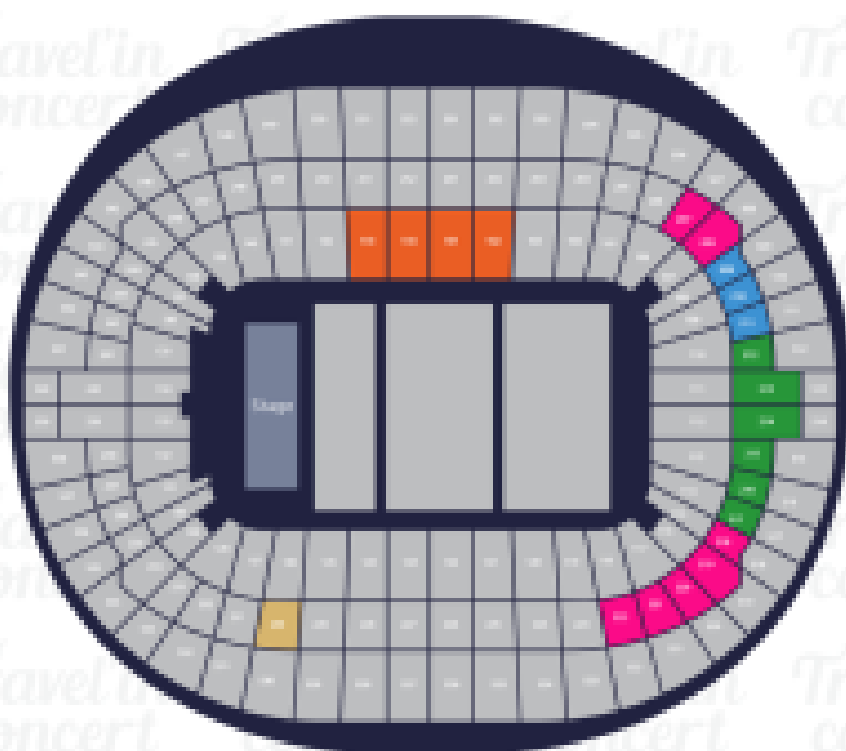

MY CHEMICAL ROMANCE

CONCIERTO LONDRES

Travel'in
concert

Wembley Stadium

London, UK

- CAT 2 Premium
- CAT 1 Premium
- Silver Package
- Gold Package
- Private Box Hospitality