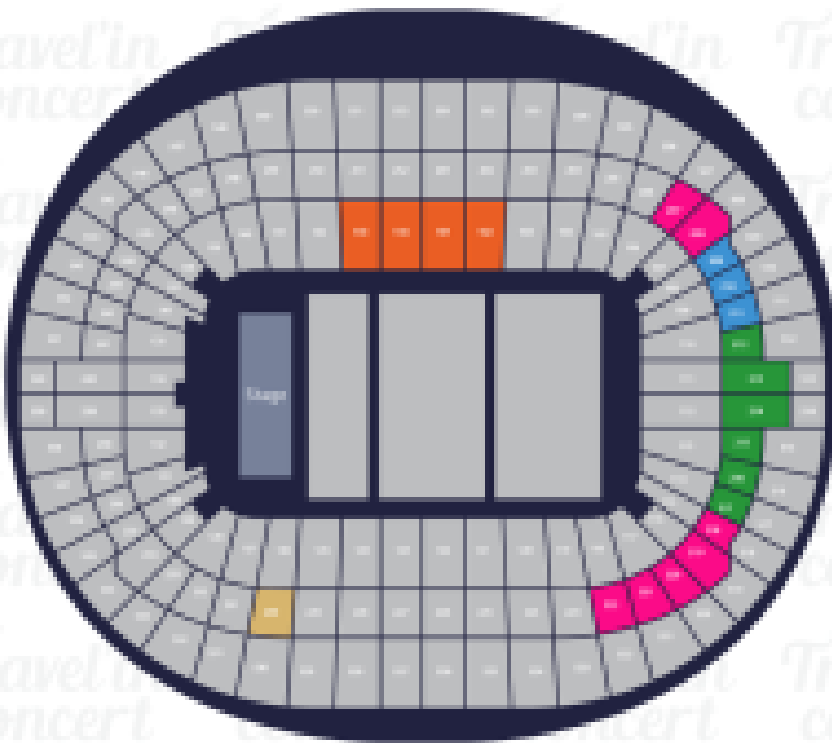

THE WEEKND
CONCIERTO LONDRES

Travel'in
concert

Wembley Stadium

London, UK

- CAT 2 Premium
- CAT 1 Premium
- Silver Package
- Gold Package
- Private Box Hospitality