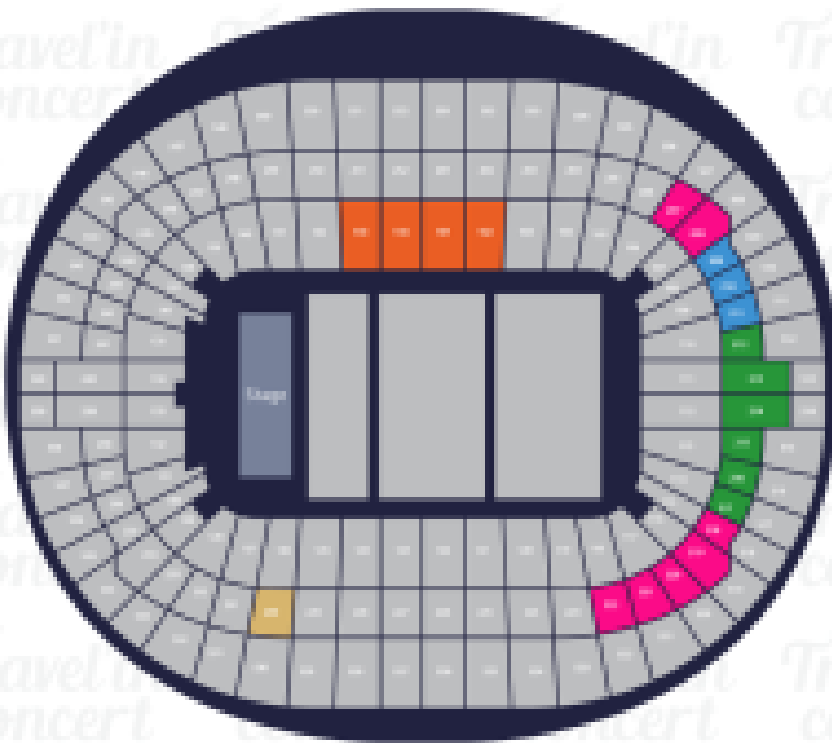

THE WEEKND
CONCIERTO LONDRES

Travel'in
concert

Wembley Stadium

London, UK

- CAT 2 Premium
- CAT 1 Premium
- Silver Package
- Gold Package
- Private Box Hospitality

Zona

Precio por PAX/TICKET

Private Box Seat Only