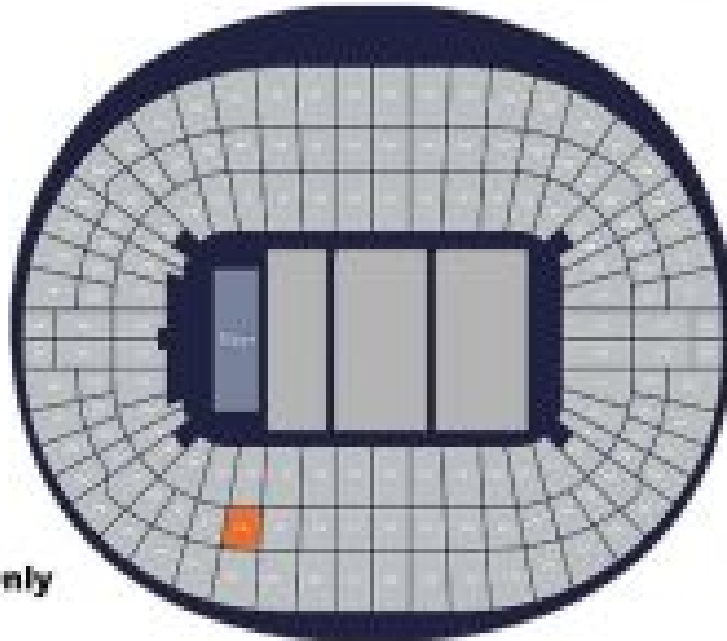

THE WEEKND  
CONCIERTO LONDRES

*Travel In  
concert*

Wembley Stadium

London, England

**Private Box Seat Only**