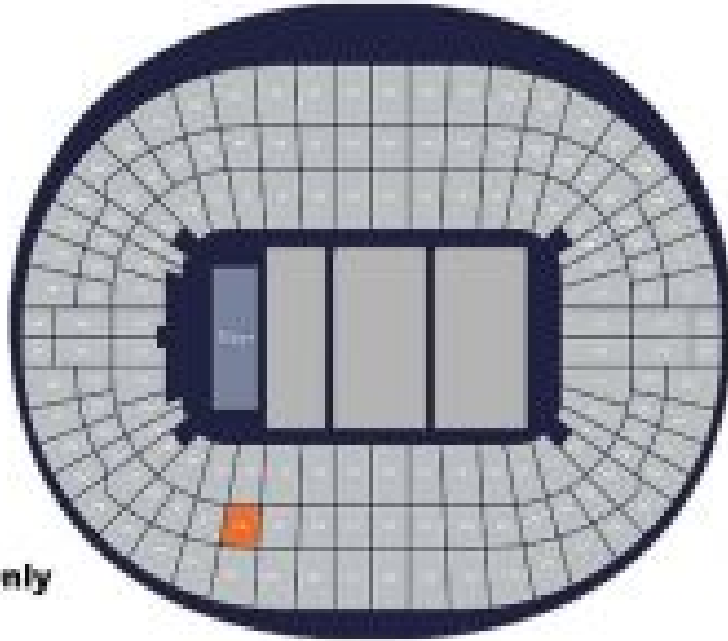

THE WEEKND
CONCIERTO LONDRES

Travel In
concert

Wembley Stadium

London, England

Private Box Seat Only

Zona

Precio por PAX/TICKET

Private Box Seat Only