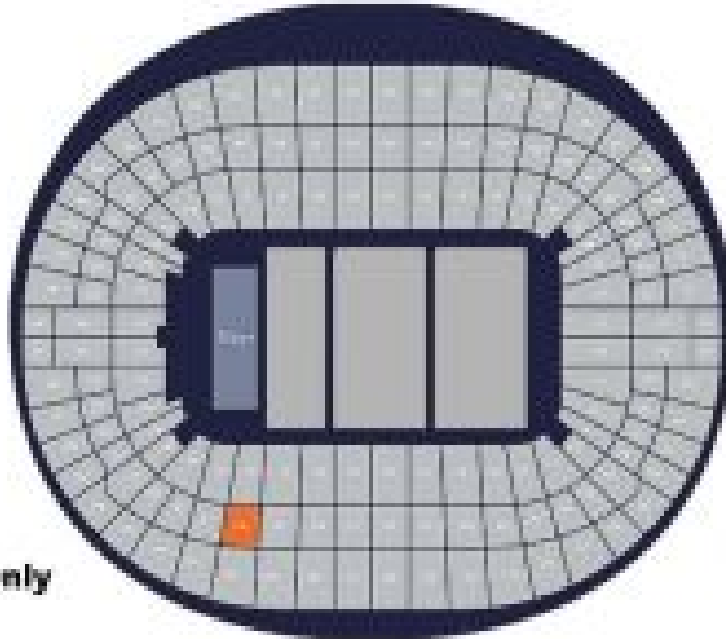

THE WEEKND  
CONCIERTO LONDRES

Travel In  
concert

Wembley Stadium

London, England

Private Box Seat Only

Zona

Precio por PAX/TICKET

Private Box Seat Only