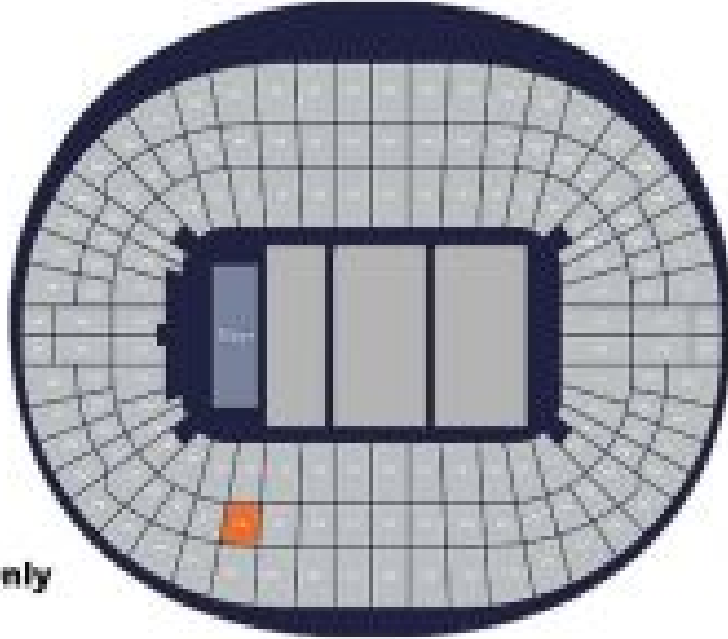

THE WEEKND  
CONCIERTO LONDRES

Travel In  
concert

Wembley Stadium

London, England

Private Box Seat Only

Zona

Precio por PAX/TICKET

Private Box Seat Only