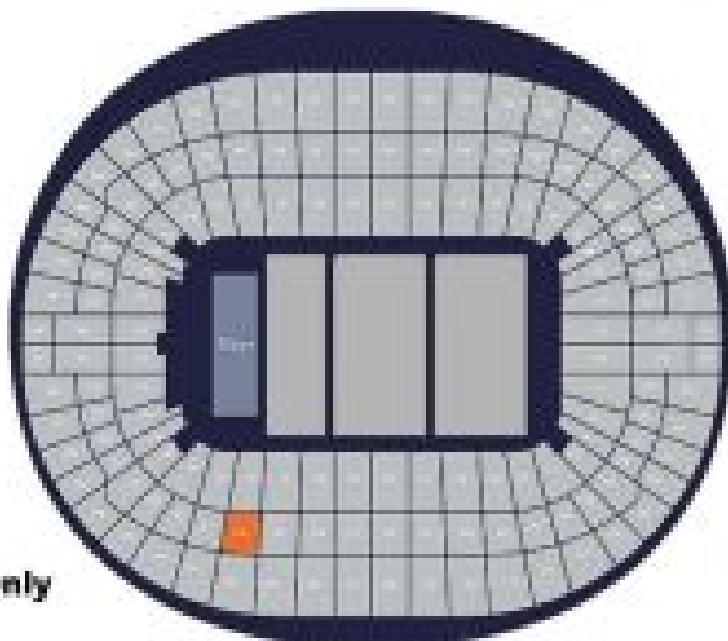

THE WEEKND
CONCIERTO LONDRES

Travel In
concert

Wembley Stadium

London, England

Private Box Seat Only