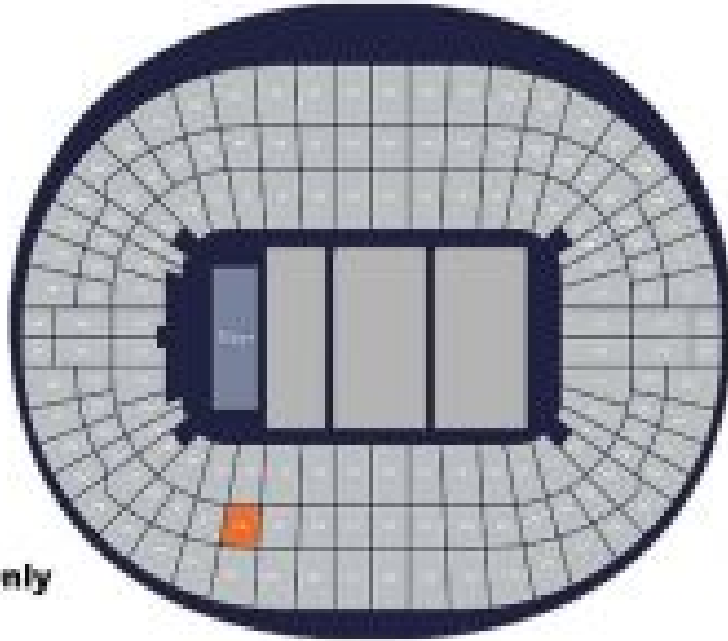

THE WEEKND  
CONCIERTO LONDRES

Travel In  
concert

Wembley Stadium

London, England

Private Box Seat Only

Zona

Precio por PAX/TICKET

Private Box Seat Only

455,55 €/pax