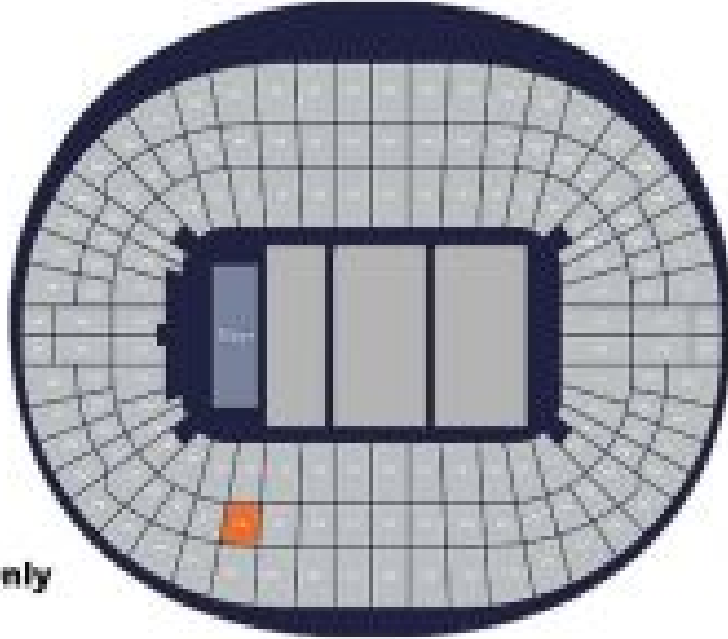

THE WEEKND
CONCIERTO LONDRES

Travel In
concert

Wembley Stadium

London, England

Private Box Seat Only

Zona

Precio por PAX/TICKET

Private Box Seat Only