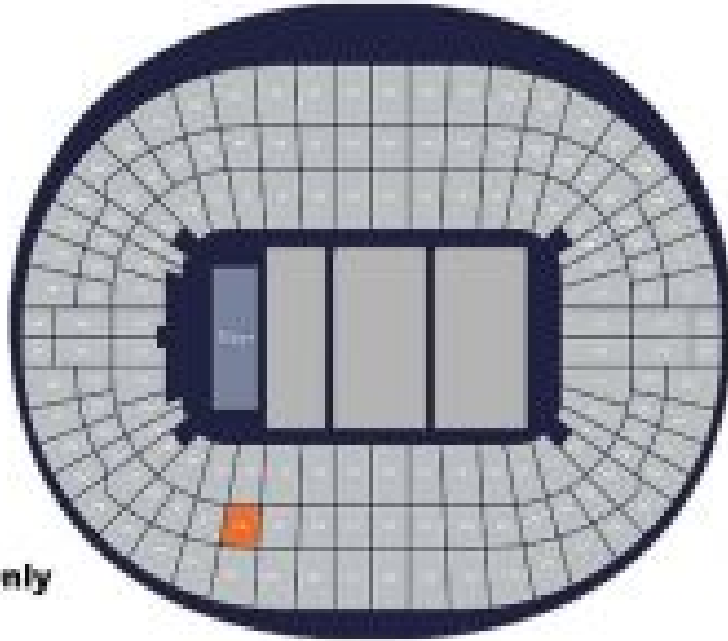

THE WEEKND
CONCIERTO LONDRES

Travel In
concert

Wembley Stadium

London, England

Private Box Seat Only

Zona

Precio por PAX/TICKET

Private Box Seat Only

503,00 €/pax
563,36 US\$/pax