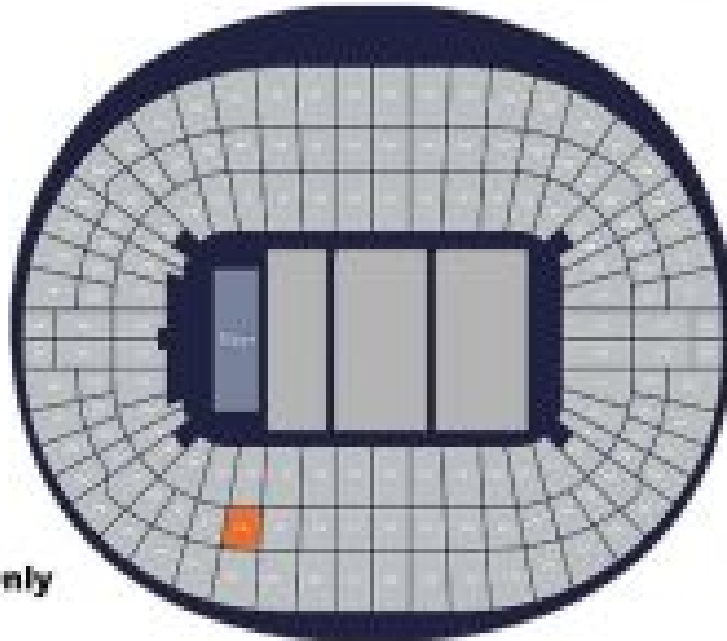

THE WEEKND
CONCIERTO LONDRES

Travel In
concert

Wembley Stadium

London, England

Private Box Seat Only